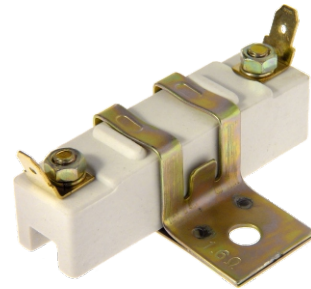

ACCESSORIES

A range of miscellaneous products for a variety of uses. These are generally included into the range on specific customer demand and we include some of them here.

30012
12V cab fan

30024
24V cab fan

- Variable speed
- Adjustable ball mounted fan head
- Metal mounting neck and fan blades
- Plastic no-rattle fan cage

1423631

12-24V mirror heater. Self adhesive PTC element.

30207

Rectangular registration label holder.
Hinged clear plastic with mounting hole.

30312

12V cigarette lighter socket and plunger

35200

1.6 ohm ignition coil ballast resistor