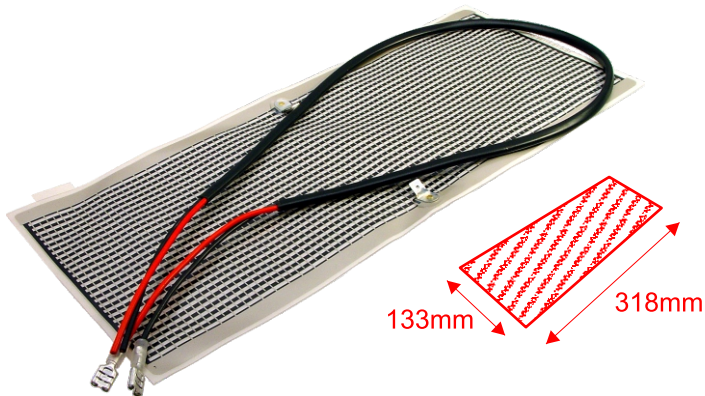

ACCESSORIES

A range of miscellaneous products for a variety of uses. These are generally included into the range on specific customer demand and we include some of them here.

30012
12V cab fan

30024
24V cab fan

- Variable speed
- Adjustable ball mounted fan head
- Metal mounting neck and fan blades
- Plastic no-rattle fan cage

1423631

12-24V mirror heater. Self adhesive PTC element.

30207

Rectangular registration label holder.
Hinged clear plastic with mounting hole.